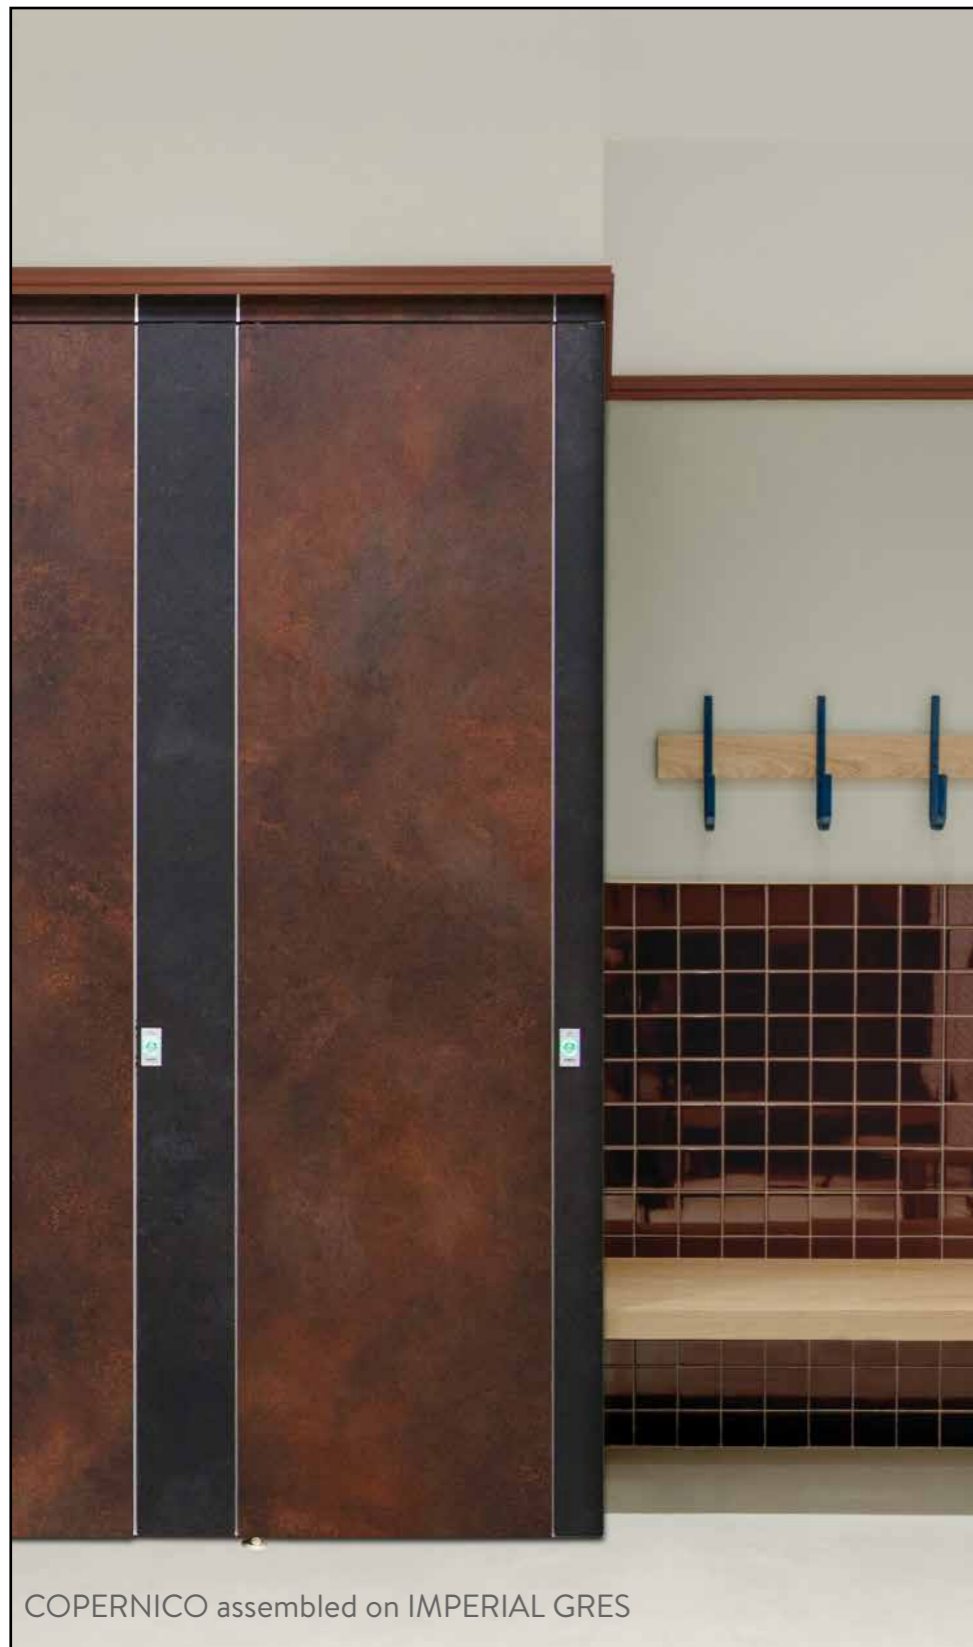

COPERNICO CLOSING SYSTEM

IMPERIAL OPTIONAL

The ABSENCE of contact is the ESSENCE of Soema which, for 35 years, has guaranteed our health by perfecting the concept of HYGIENE in every project.

Soema is proud to present COPERNICO, the first automatic door applied to thin panels.

Safety clutch system

NO-TOUCH SYSTEM:

- Easy access (disable and children)
- Perfect solution for any commercial bathroom
- Best system to minimize contamination risks

TECHNICAL FEATURES:

- Internal person detection sensor
- Speed and streight rotation adjustment
- Mechanism covered by a designed cover
- Safety system to prevent accidents
- Manual mode avaible